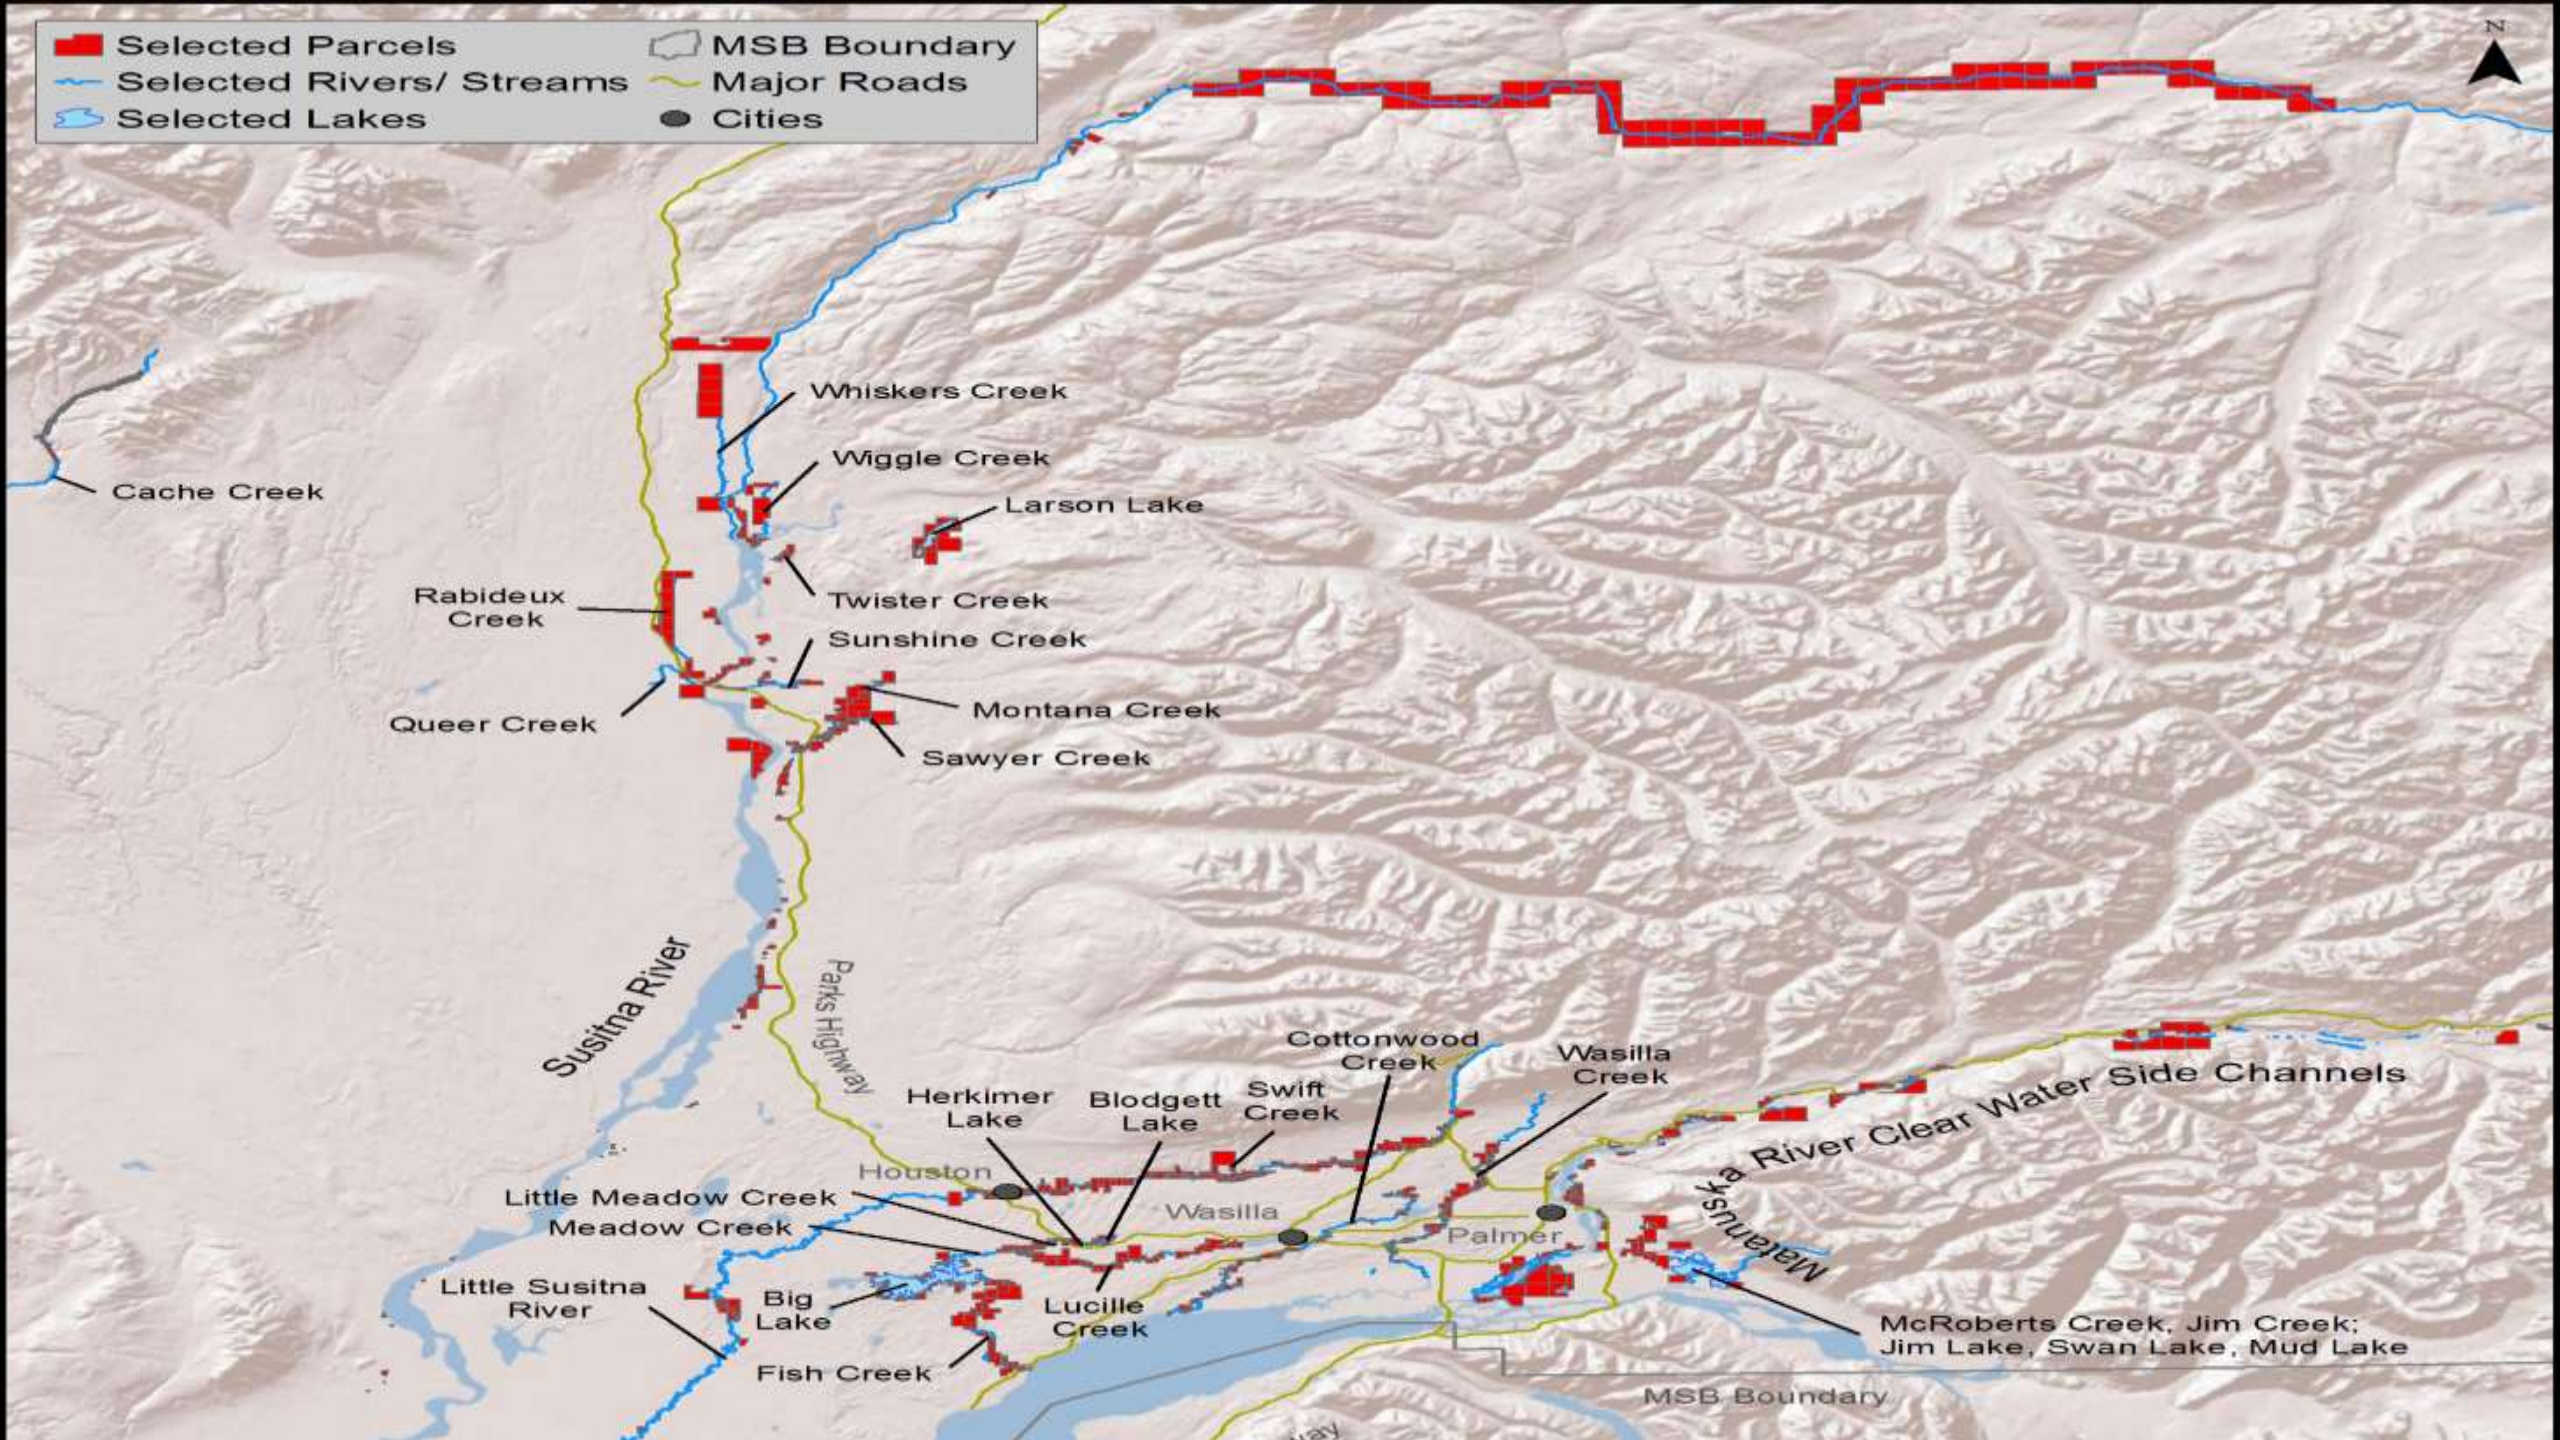

LIVING NEXT TO A SALMON STREAM

GREAT LAND TRUST
SOUTHCENTRAL ALASKA

How to Be a
Salmon-Friendly Landowner

King Makers

Celebrating what people are doing right

- Selected Parcels
- Selected Rivers/ Streams
- ☞ Selected Lakes
- MSB Boundary
- Major Roads
- Cities

Eklutna Inc.

Aaron Helm

Vickie Lee Fenster & Mt View Homeowners

Baby Salmon Live Here

peaking out for the Water