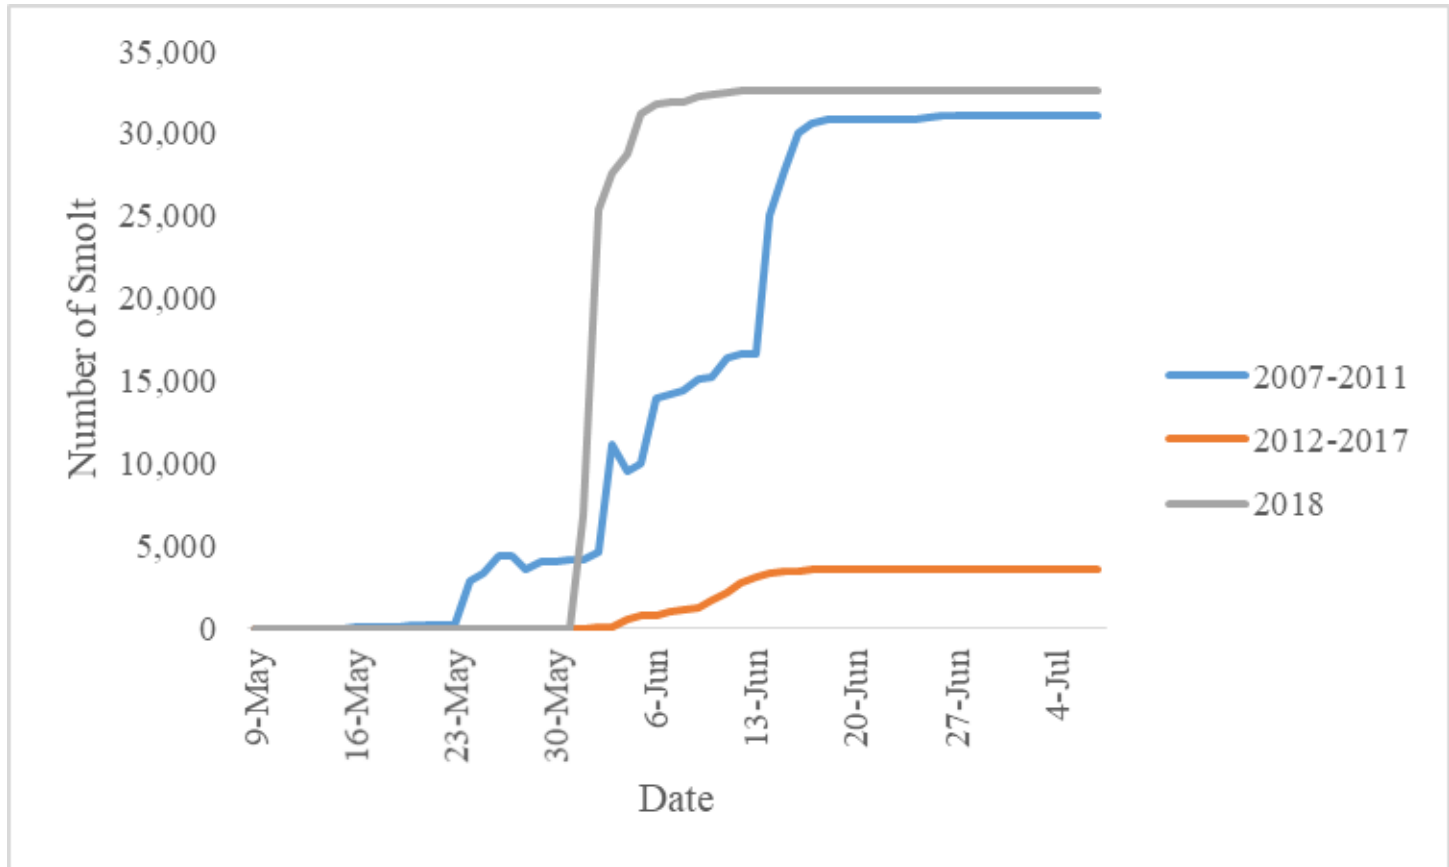

Shell Lake Sockeye Salmon Update

**The current status of pike and
sockeye salmon in Shell Lake**

Shell Lake Sockeye Return

What was happening?

Shell Lake Smolt Counts

What can be done?

- **Warming Climate**
- Escapement Barriers
- Disease
- Invasive Northern Pike