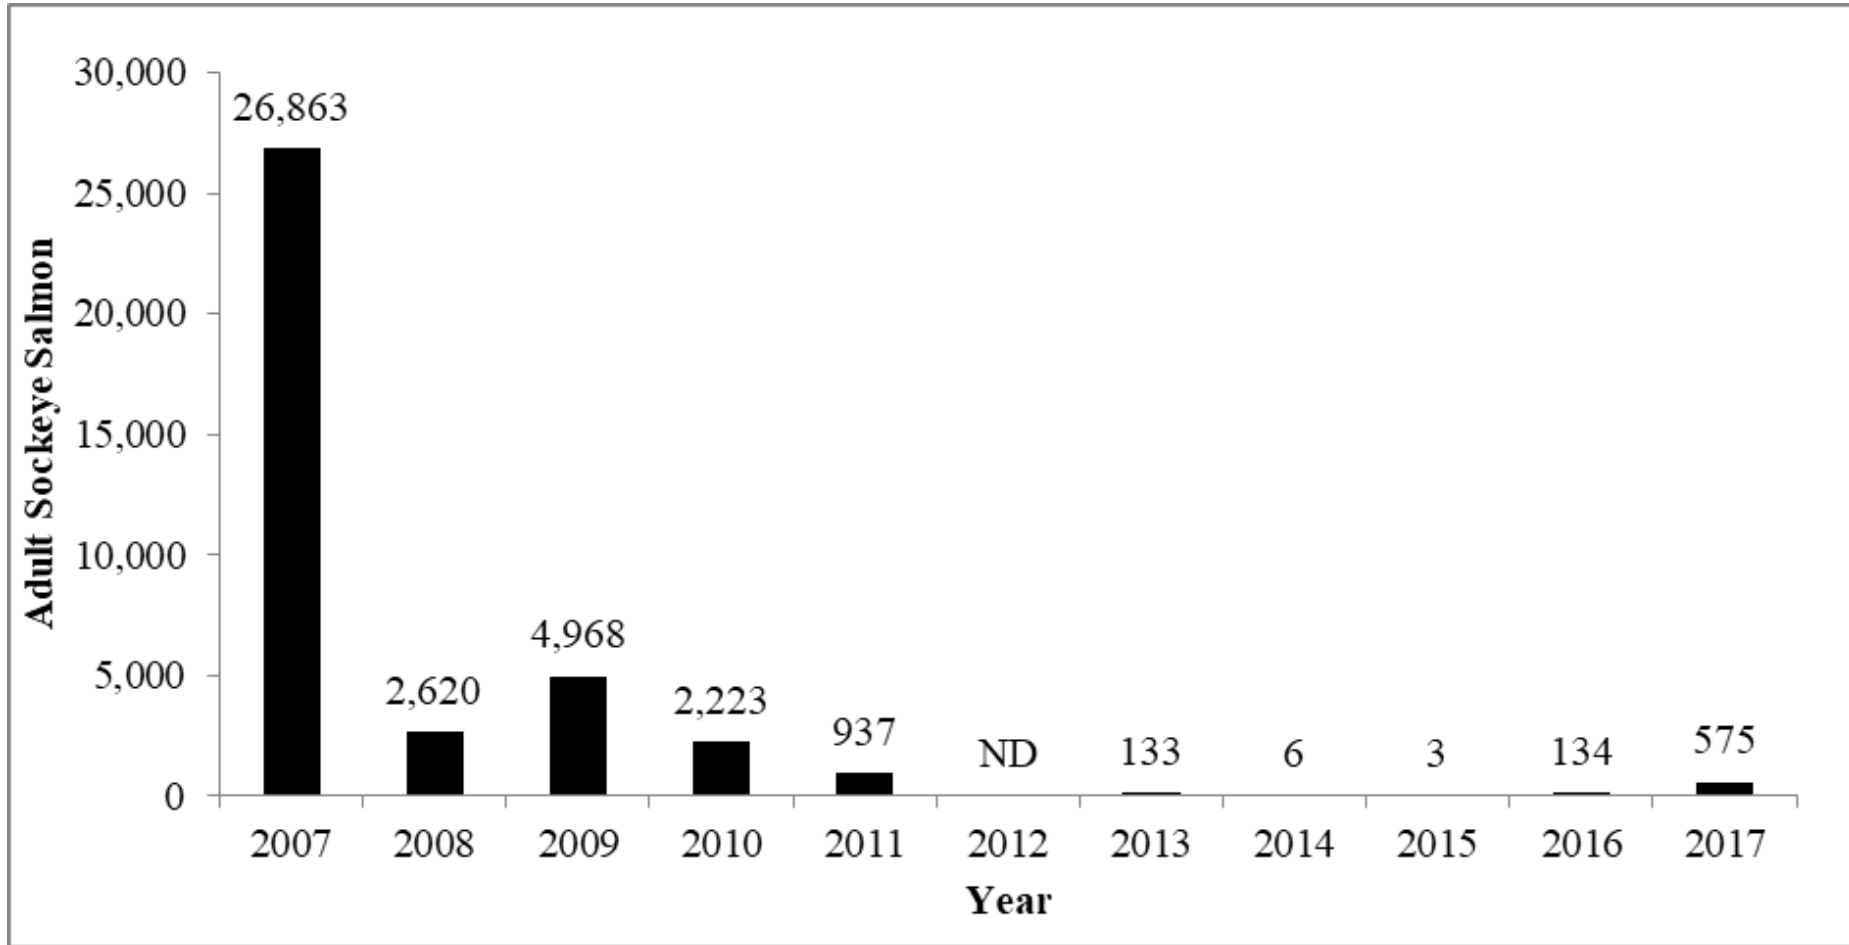

Shell Lake Sockeye Salmon Update

**The current status of pike and
sockeye salmon in Shell Lake**

Shell Lake Sockeye Return

What was happening?

Shell Lake Smolt Counts

What can be done?

- **Warming Climate**
- Escapement Barriers
- Disease
- Invasive Northern Pike